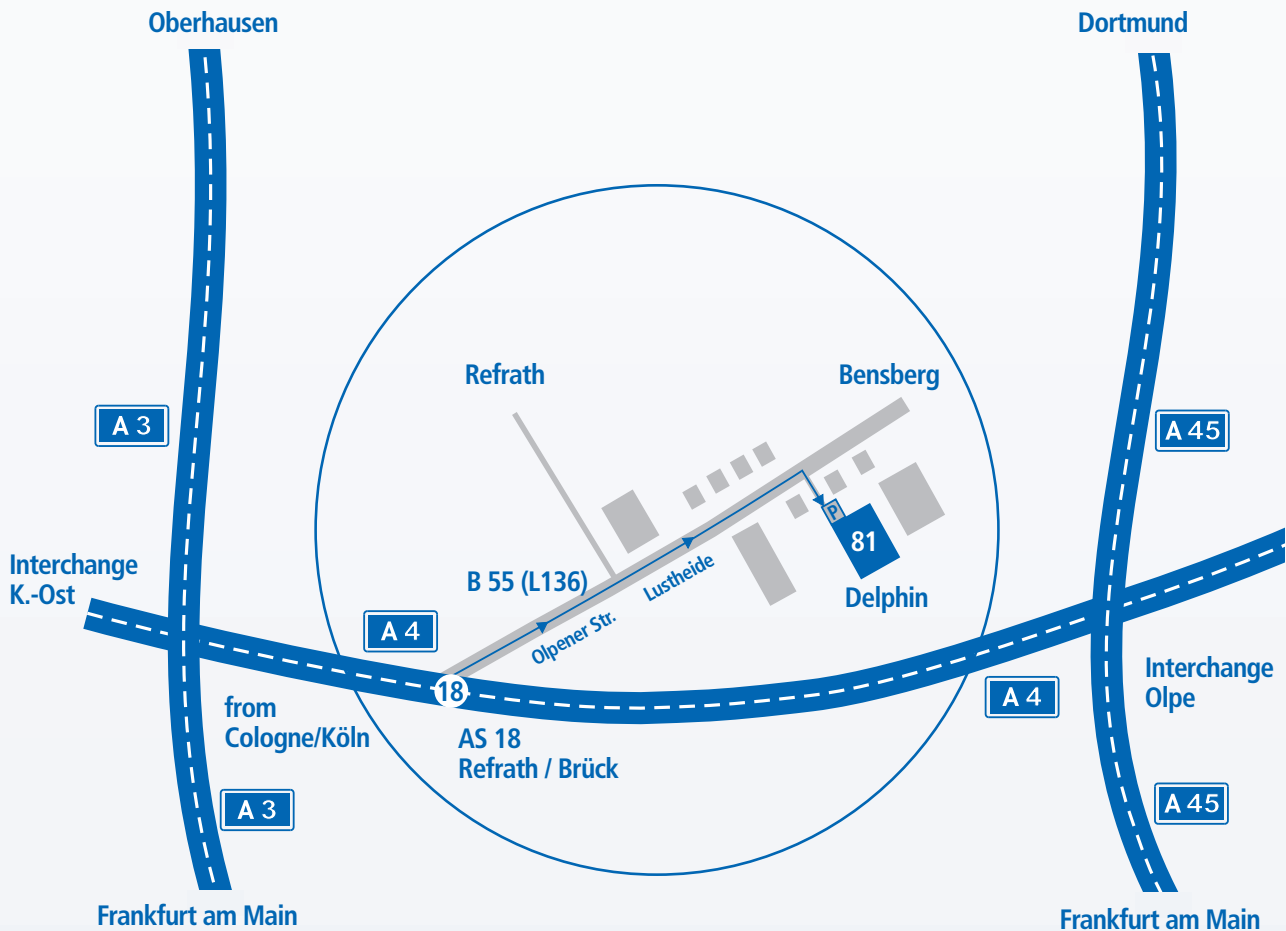

DIRECTIONS

We wish you a pleasant journey!

Direction from Cologne (via interchange Heumar)

Continue on the highway interchange Cologne/Köln-Ost A4/E40 direction Gummersbach / Olpe (Exit 27).

Leave the highway at exit Refrath / Brück (Exit 18). Turn LEFT at the traffic light, direction Refrath B55 (L136) Olpener Street / Lustheide.

After 700 meters turn RIGHT onto the visitor parking lot (please note sign with Delphin logo).

Our company is located directly behind the gate (Building with Delphin logo).

Direction from Olpe

Follow up on the A4/E40 towards Cologne/Köln and leave at exit Refrath / Brück (Exit 18).

Turn RIGHT, direction Refrath B55 (L136) Olpener Street / Lustheide.

After 600 meters turn RIGHT onto the visitor parking lot (please note sign with Delphin logo).

Our company is located directly behind the gate (Building with Delphin logo).