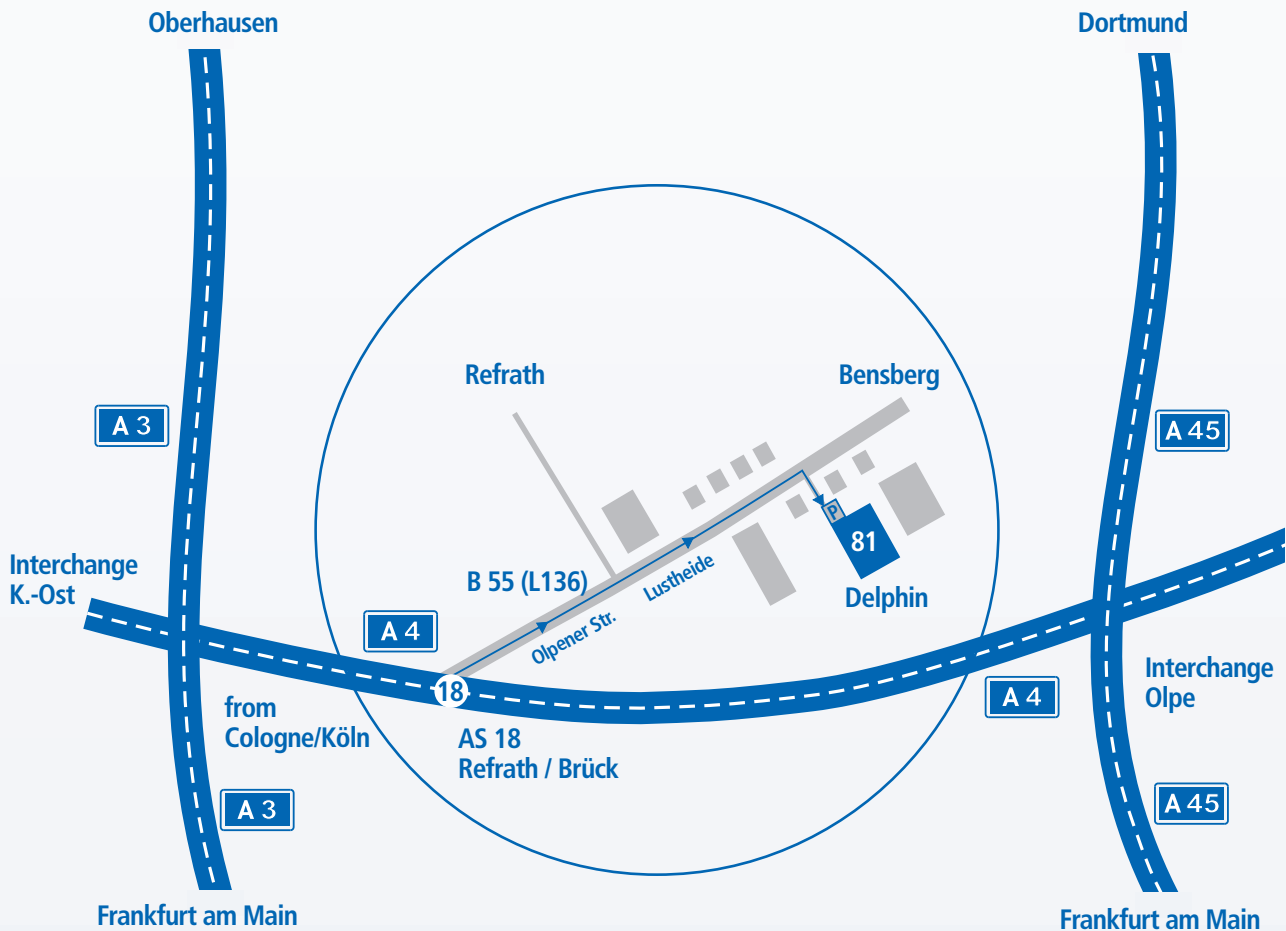

## Direction from Cologne (via interchange Heumar)

Continue on the highway interchange Cologne/Köln-Ost A4/E40 direction Gummersbach / Olpe (Exit 27).

Leave the highway at exit Refrath / Brück (Exit 18). Turn LEFT at the traffic light, direction Refrath B55 (L136) Olpener Street / Lustheide.

After 700 meters turn RIGHT onto the visitor parking lot (please note sign with Delphin logo).

Our company is located directly behind the gate (Building with Delphin logo).

## Direction from Olpe

Follow up on the A4/E40 towards Cologne/Köln and leave at exit Refrath / Brück (Exit 18).

Turn RIGHT, direction Refrath B55 (L136) Olpener Street / Lustheide.

After 600 meters turn RIGHT onto the visitor parking lot (please note sign with Delphin logo).